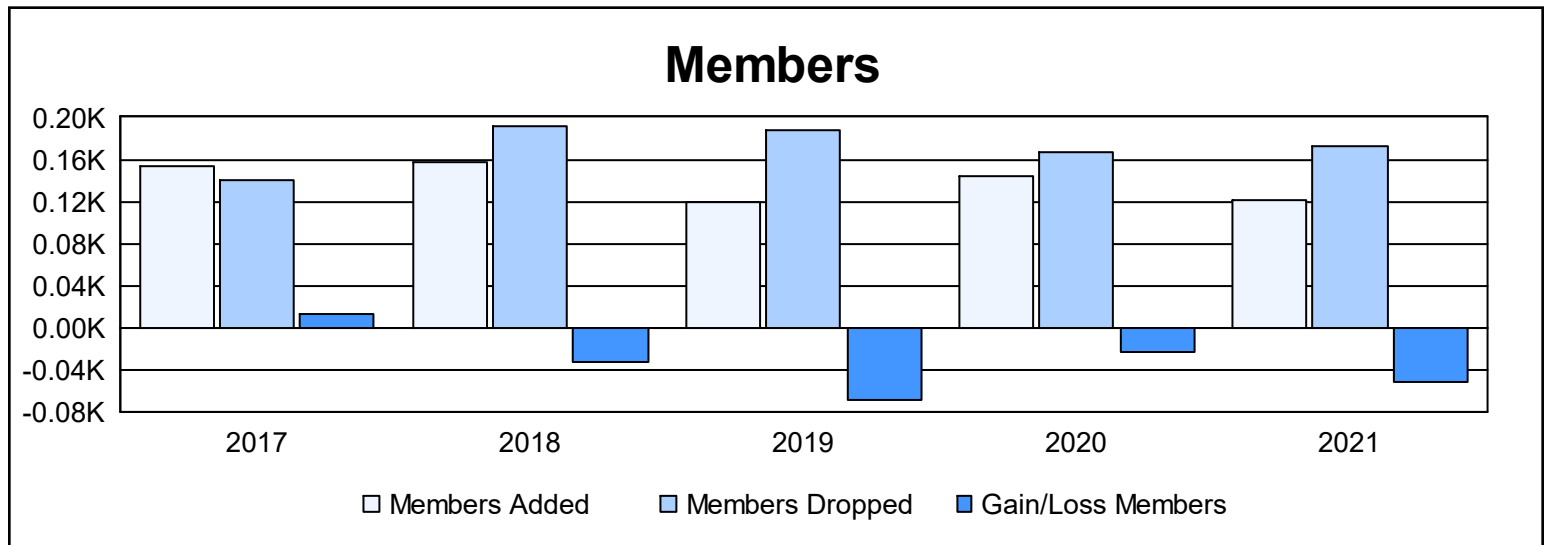

Year	New Clubs	Dropped Clubs	Gain/ Loss Clubs	New Members	Charter Members	Reinstate Members	Transfer Members	Total Member Added	Total Members Dropped	Gain/ Loss Members
2016-2017	0	2	-2	128	1	6	18	153	140	13
2017-2018	0	0	0	126	2	7	23	158	191	-33
2018-2019	0	3	-3	95	0	10	15	120	188	-68
2019-2020	2	0	2	68	49	9	17	143	166	-23
2020-2021	1	4	-3	65	23	2	31	121	172	-51
<b>Average</b>	<b>1</b>	<b>2</b>	<b>-1</b>	<b>96</b>	<b>15</b>	<b>7</b>	<b>21</b>	<b>139</b>	<b>171</b>	<b>-32</b>

### Membership Composition June 2021 Cumulative