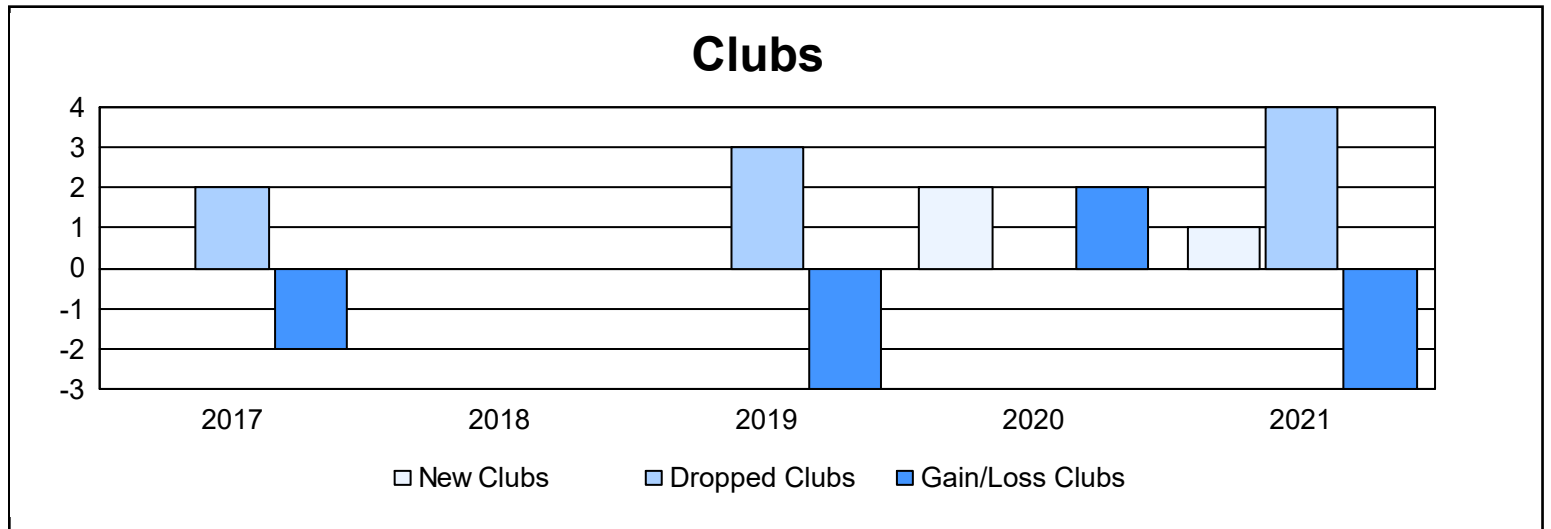

Year	New Clubs	Dropped Clubs	Gain/ Loss Clubs	New Members	Charter Members	Reinstate Members	Transfer Members	Total Member Added	Total Members Dropped	Gain/ Loss Members
2016-2017	0	2	-2	128	1	6	18	153	140	13
2017-2018	0	0	0	126	2	7	23	158	191	-33
2018-2019	0	3	-3	95	0	10	15	120	188	-68
2019-2020	2	0	2	68	49	9	17	143	166	-23
2020-2021	1	4	-3	65	23	2	31	121	172	-51
<b>Average</b>	<b>1</b>	<b>2</b>	<b>-1</b>	<b>96</b>	<b>15</b>	<b>7</b>	<b>21</b>	<b>139</b>	<b>171</b>	<b>-32</b>

### Membership Composition June 2021 Cumulative